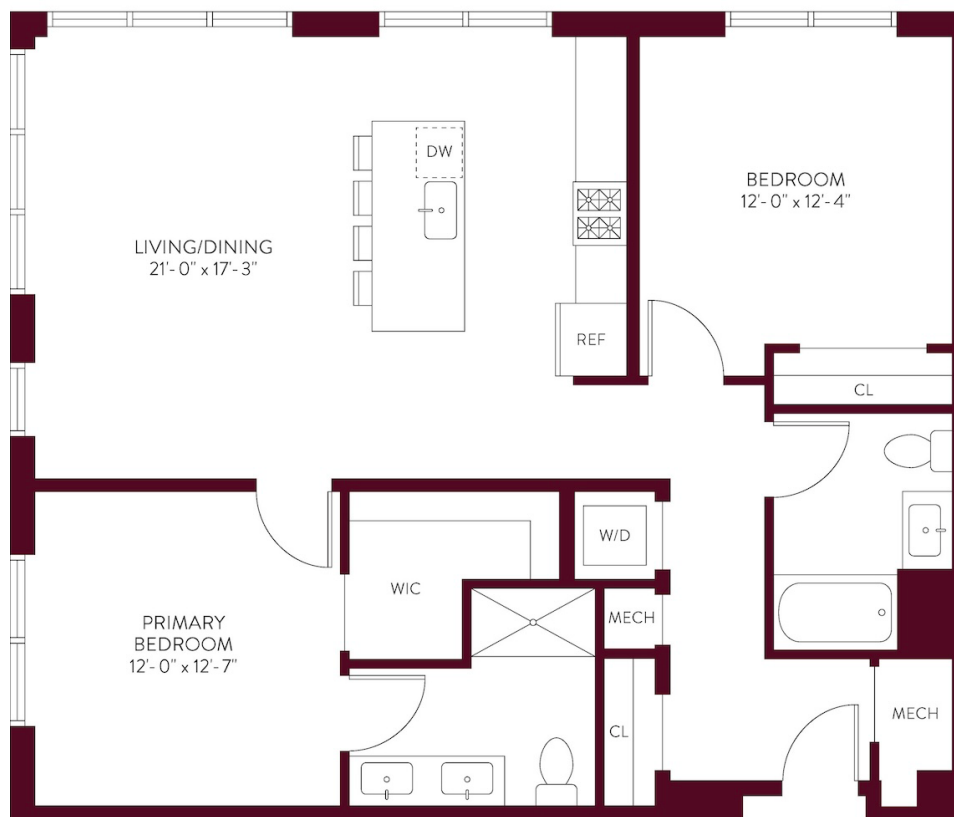

CORNER TWO BEDROOM APARTMENT B-09

2 BED / 2 BATH

1176

SQ. FT.

THE SYLVAN
ENGLEWOOD CLIFFS

1 Valentine St | Englewood Cliffs, NJ 07632

www.RentTheSylvanNJ.com

Floorplans are artist's rendering. All dimensions are approximate. Actual product and specifications may vary in dimension or detail. Not all features are available in every rental home. Prices and availability are subject to change. Please see a representative for details.