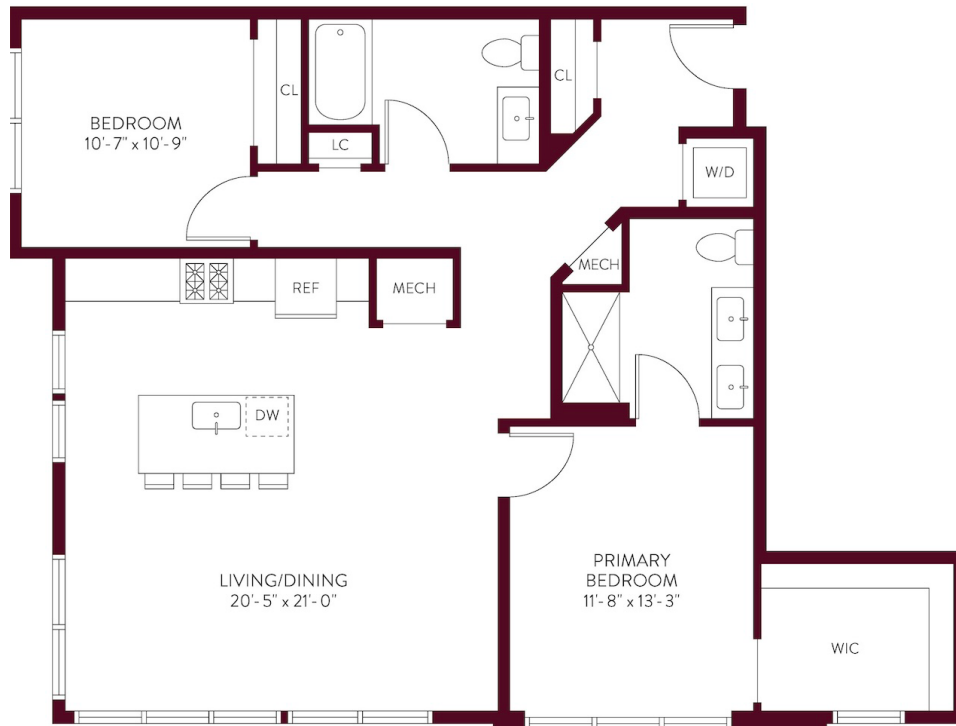

# TWO BEDROOM APARTMENT B-06

2 BED / 2 BATH

# 1216

SQ. FT.

**THE SYLVAN**  
ENGLEWOOD CLIFFS

1 Valentine St | Englewood Cliffs, NJ 07632

[www.RentTheSylvanNJ.com](http://www.RentTheSylvanNJ.com)

Floorplans are artist's rendering. All dimensions are approximate. Actual product and specifications may vary in dimension or detail. Not all features are available in every rental home. Prices and availability are subject to change. Please see a representative for details.