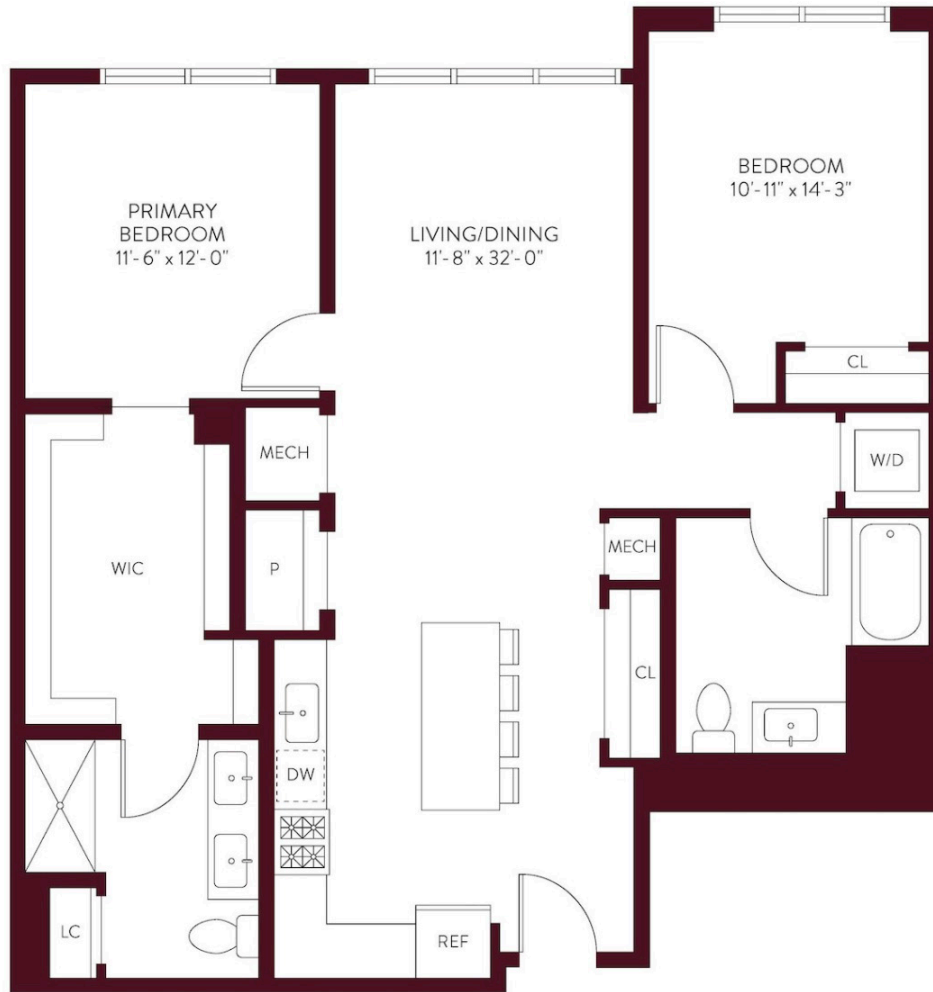

TWO BEDROOM APARTMENT B-02

2 BED / 2 BATH

1216

SQ. FT.

THE SYLVAN
ENGLEWOOD CLIFFS

1 Valentine St | Englewood Cliffs, NJ 07632

www.RentTheSylvanNJ.com

Floorplans are artist's rendering. All dimensions are approximate. Actual product and specifications may vary in dimension or detail. Not all features are available in every rental home. Prices and availability are subject to change. Please see a representative for details.