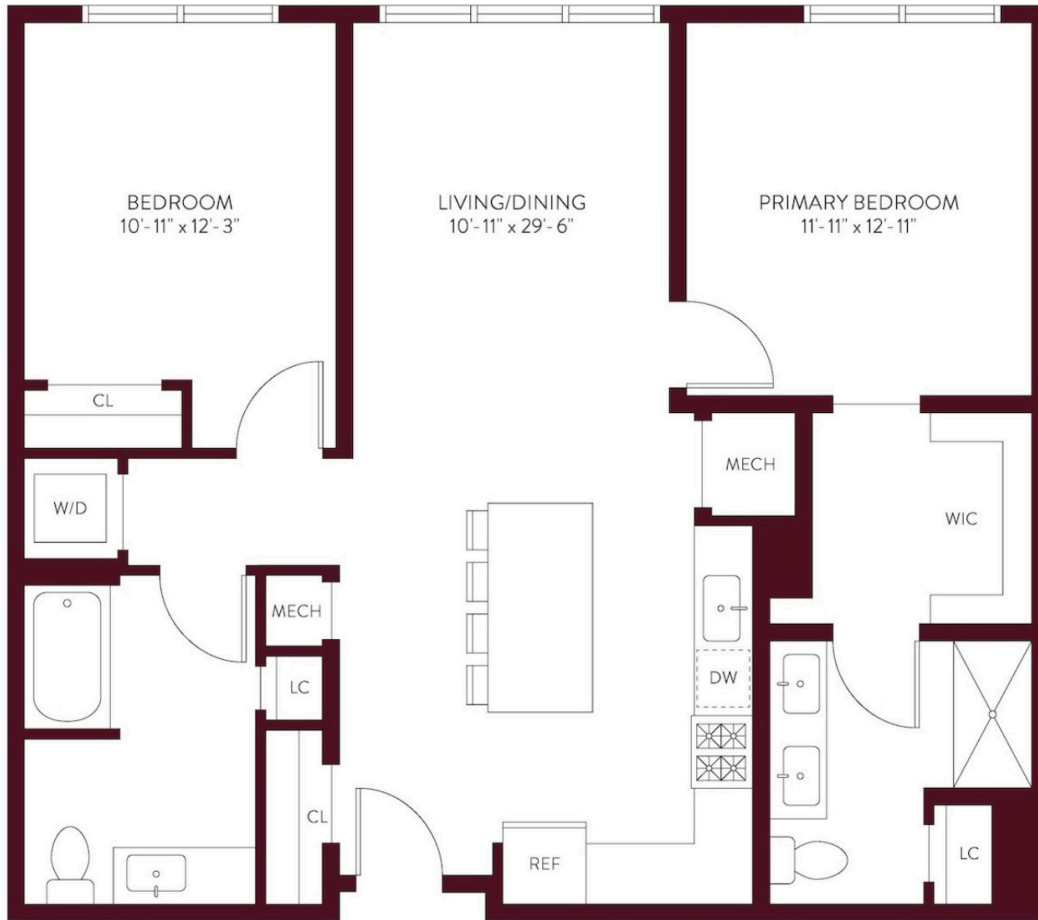

TWO BEDROOM APARTMENT 1129-1248

B-01

2 BED / 2 BATH

SQ. FT.

THE SYLVAN
ENGLEWOOD CLIFFS

1 Valentine St | Englewood Cliffs, NJ 07632

www.RentTheSylvanNJ.com

Floorplans are artist's rendering. All dimensions are approximate. Actual product and specifications may vary in dimension or detail. Not all features are available in every rental home. Prices and availability are subject to change. Please see a representative for details.