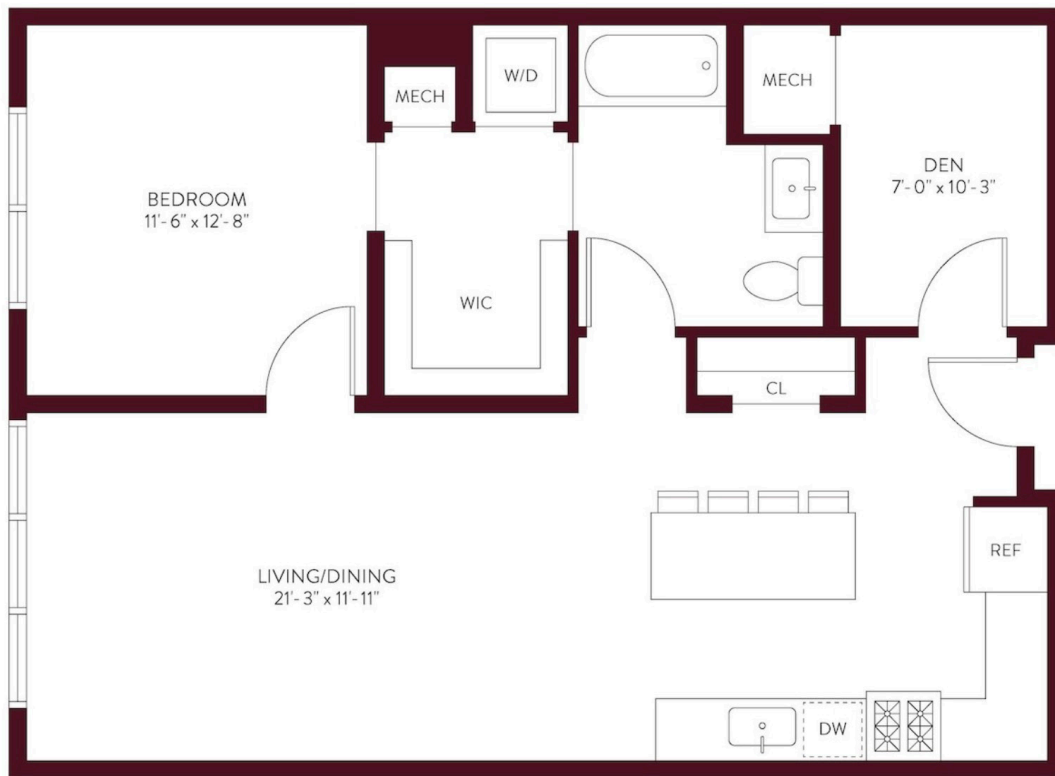

ONE BEDROOM APARTMENT WITH DEN A-02D

1 BED / 1 BATH / DEN

918-932

SQ. FT.

THE SYLVAN
ENGLEWOOD CLIFFS

1 Valentine St | Englewood Cliffs, NJ 07632

www.RentTheSylvanNJ.com

Floorplans are artist's rendering. All dimensions are approximate. Actual product and specifications may vary in dimension or detail. Not all features are available in every rental home. Prices and availability are subject to change. Please see a representative for details.