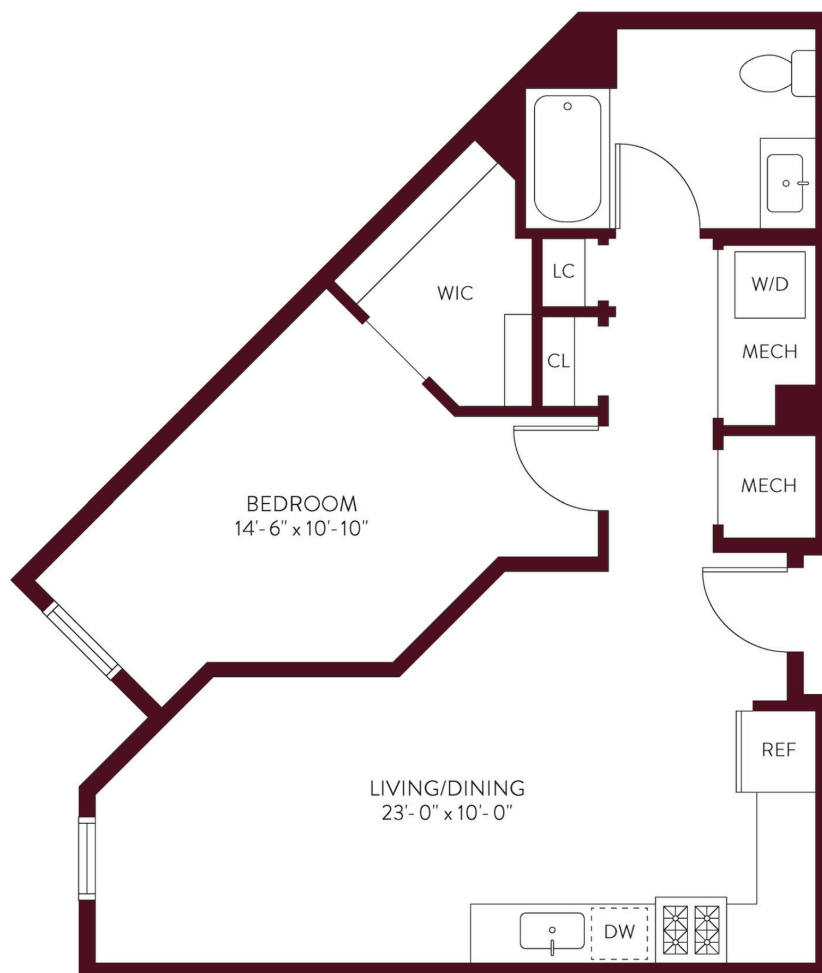

ONE BEDROOM APARTMENT A-06

1 BED / 1 BATH

747

SQ. FT.

THE SYLVAN
ENGLEWOOD CLIFFS

1 Valentine St | Englewood Cliffs, NJ 07632

www.RentTheSylvanNJ.com

Floorplans are artist's rendering. All dimensions are approximate. Actual product and specifications may vary in dimension or detail. Not all features are available in every rental home. Prices and availability are subject to change. Please see a representative for details.