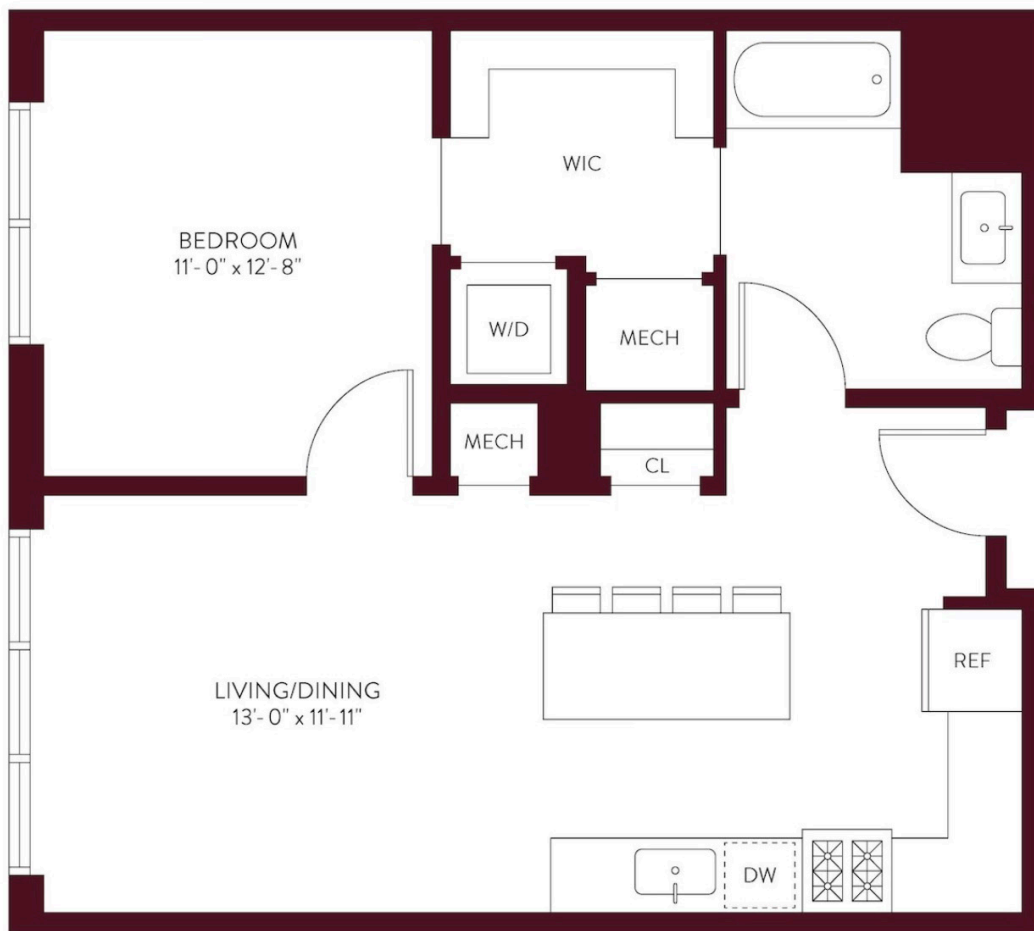

ONE BEDROOM APARTMENT A-01

1 BED / 1 BATH

736-805

SQ. FT.

S THE
SYLVAN
ENGLEWOOD CLIFFS

1 Valentine St | Englewood Cliffs, NJ 07632

www.RentTheSylvanNJ.com

Floorplans are artist's rendering. All dimensions are approximate. Actual product and specifications may vary in dimension or detail. Not all features are available in every rental home. Prices and availability are subject to change. Please see a representative for details.