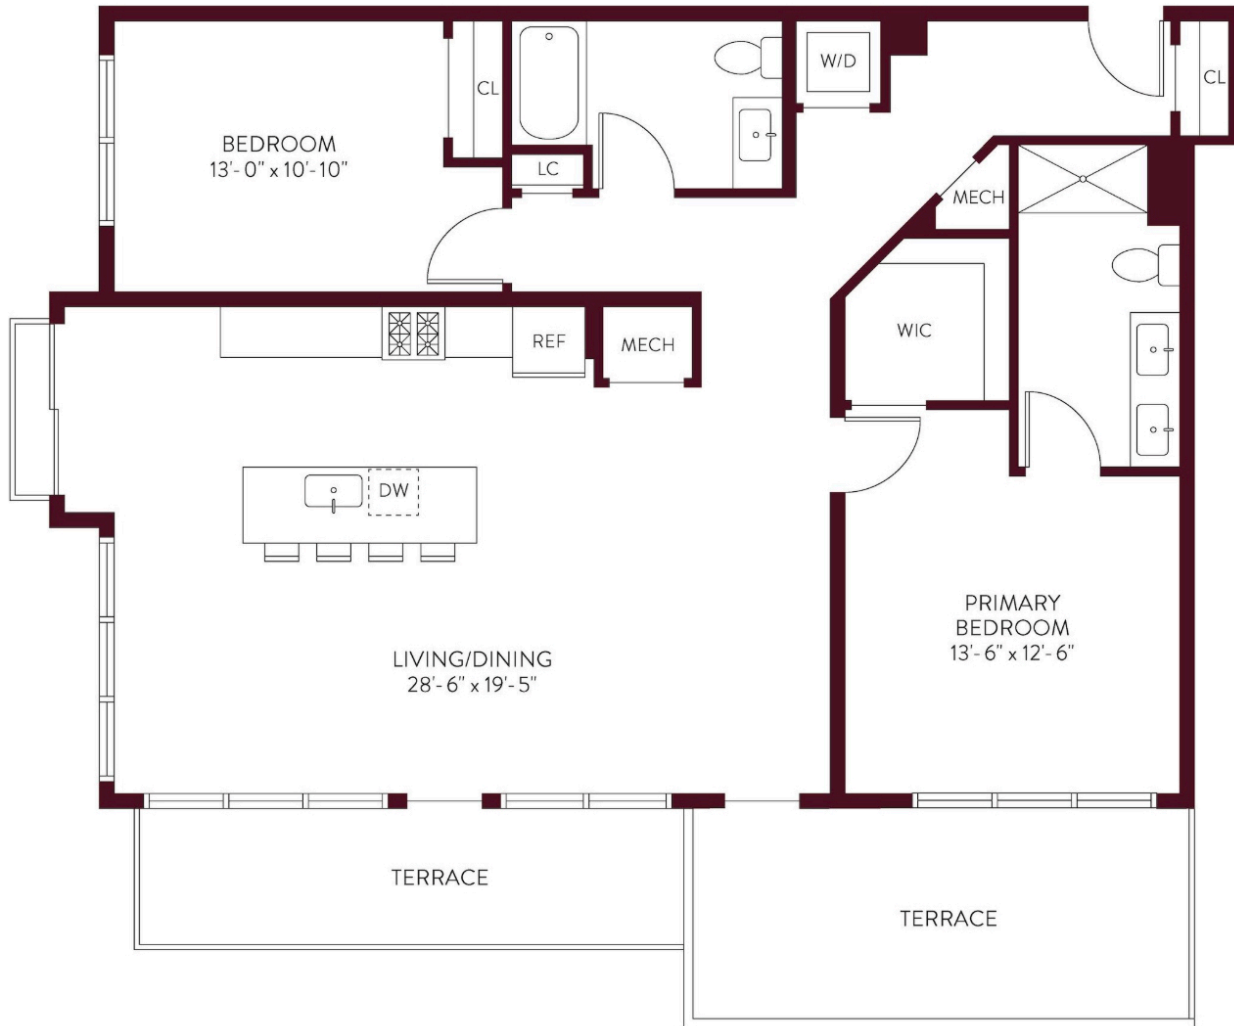

CORNER TWO BEDROOM APARTMENT WITH TWO TERRACES B-03T 1410

2 BED / 2 BATH

SQ. FT.

THE SYLVAN
ENGLEWOOD CLIFFS

1 Valentine St | Englewood Cliffs, NJ 07632

www.RentTheSylvanNJ.com

Floorplans are artist's rendering. All dimensions are approximate. Actual product and specifications may vary in dimension or detail. Not all features are available in every rental home. Prices and availability are subject to change. Please see a representative for details.