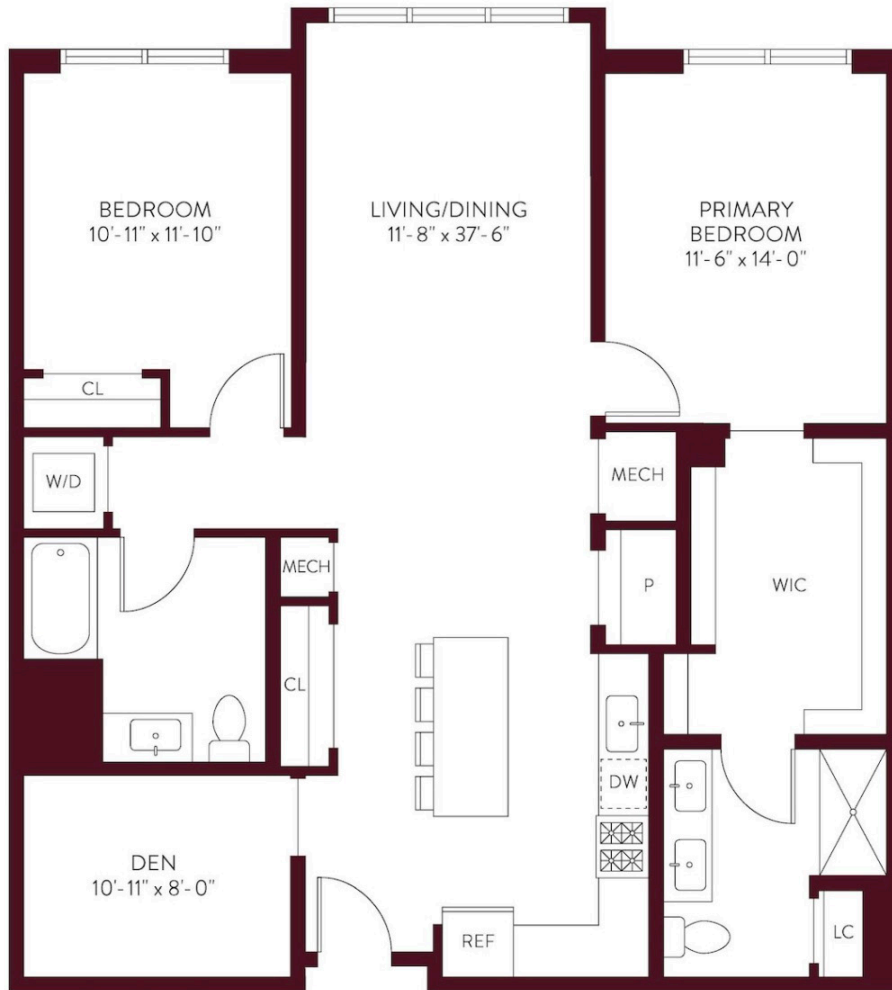

# TWO BEDROOM APARTMENT WITH DEN B-01D 1345-1370

2 BED / 2 BATH / DEN

SQ. FT.

**THE SYLVAN**  
ENGLEWOOD CLIFFS

1 Valentine St | Englewood Cliffs, NJ 07632

[www.RentTheSylvanNJ.com](http://www.RentTheSylvanNJ.com)

Floorplans are artist's rendering. All dimensions are approximate. Actual product and specifications may vary in dimension or detail. Not all features are available in every rental home. Prices and availability are subject to change. Please see a representative for details.