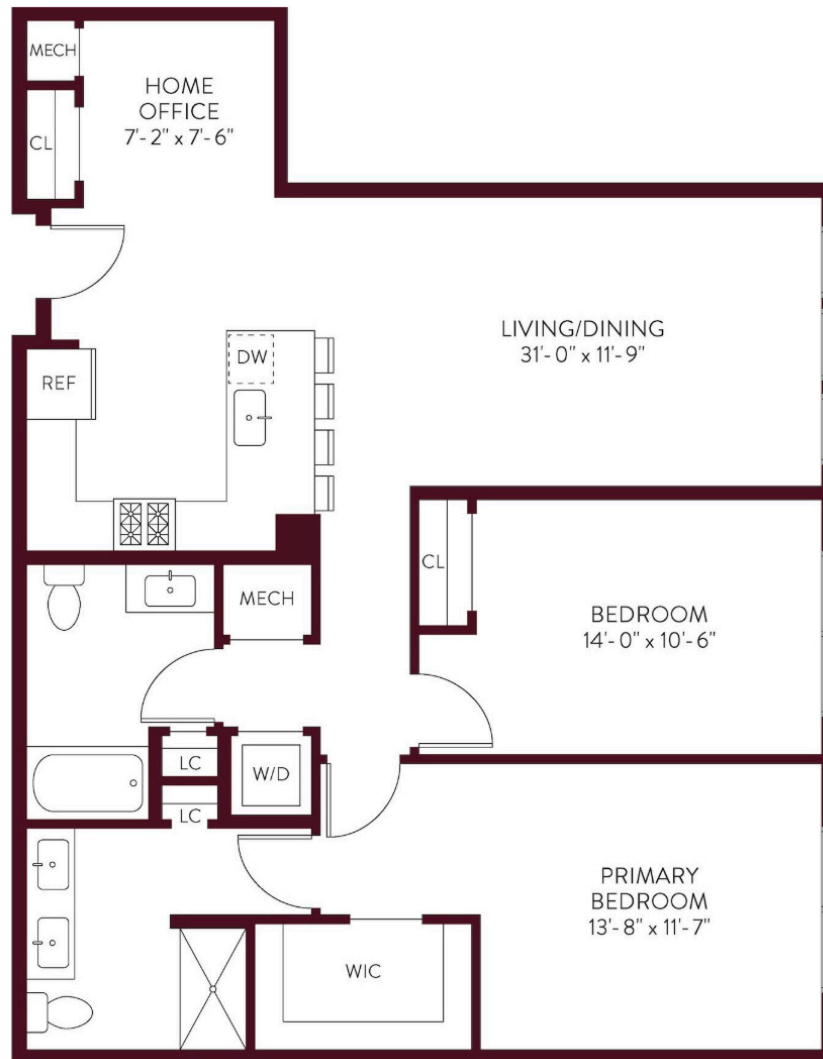

TWO BEDROOM APARTMENT WITH DEN B-01D

2 BED / 2 BATH / OFFICE

1281

SQ. FT.

THE SYLVAN
ENGLEWOOD CLIFFS

1 Valentine St | Englewood Cliffs, NJ 07632

www.RentTheSylvanNJ.com

Floorplans are artist's rendering. All dimensions are approximate. Actual product and specifications may vary in dimension or detail. Not all features are available in every rental home. Prices and availability are subject to change. Please see a representative for details.