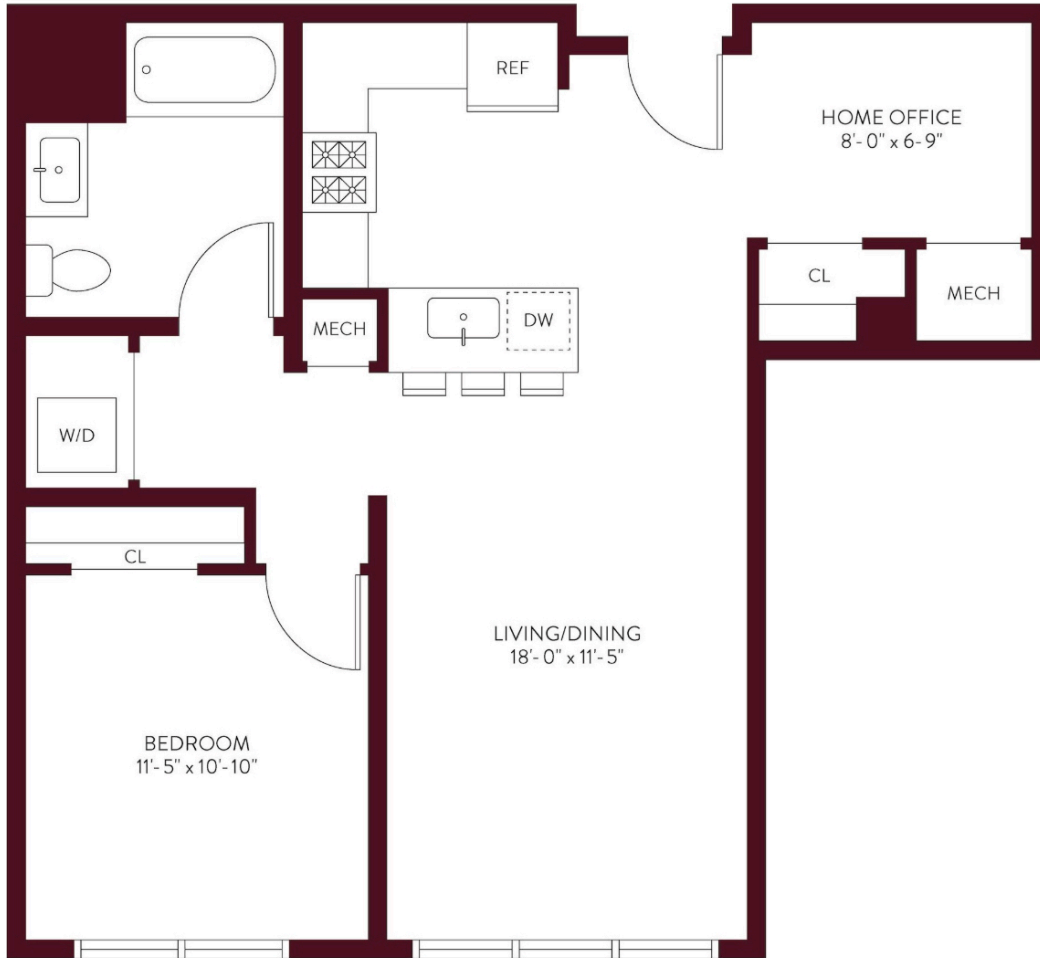

# ONE BEDROOM APARTMENT WITH HOME OFFICE A-04D

# 820-861

1 BED / 1 BATH / OFFICE

SQ. FT.

**THE SYLVAN**  
ENGLEWOOD CLIFFS

1 Valentine St | Englewood Cliffs, NJ 07632

[www.RentTheSylvanNJ.com](http://www.RentTheSylvanNJ.com)

Floorplans are artist's rendering. All dimensions are approximate. Actual product and specifications may vary in dimension or detail. Not all features are available in every rental home. Prices and availability are subject to change. Please see a representative for details.