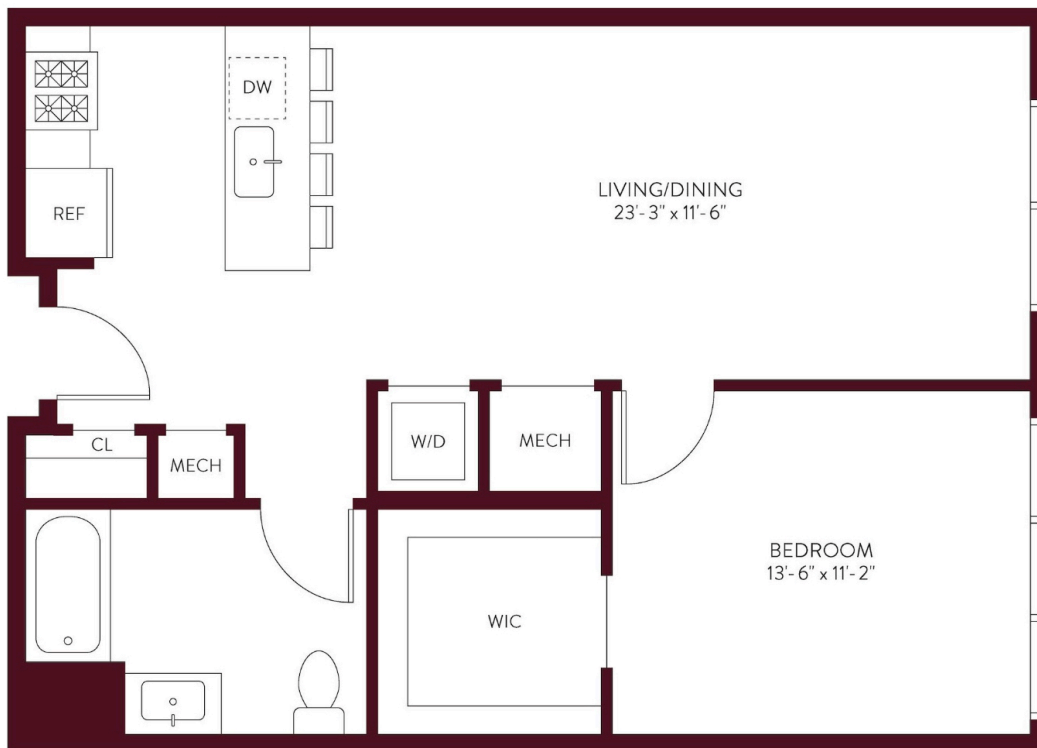

ONE BEDROOM APARTMENT A-02

1 BED / 1 BATH

799-822

SQ. FT.

THE SYLVAN
ENGLEWOOD CLIFFS

1 Valentine St | Englewood Cliffs, NJ 07632

www.RentTheSylvanNJ.com

Floorplans are artist's rendering. All dimensions are approximate. Actual product and specifications may vary in dimension or detail. Not all features are available in every rental home. Prices and availability are subject to change. Please see a representative for details.