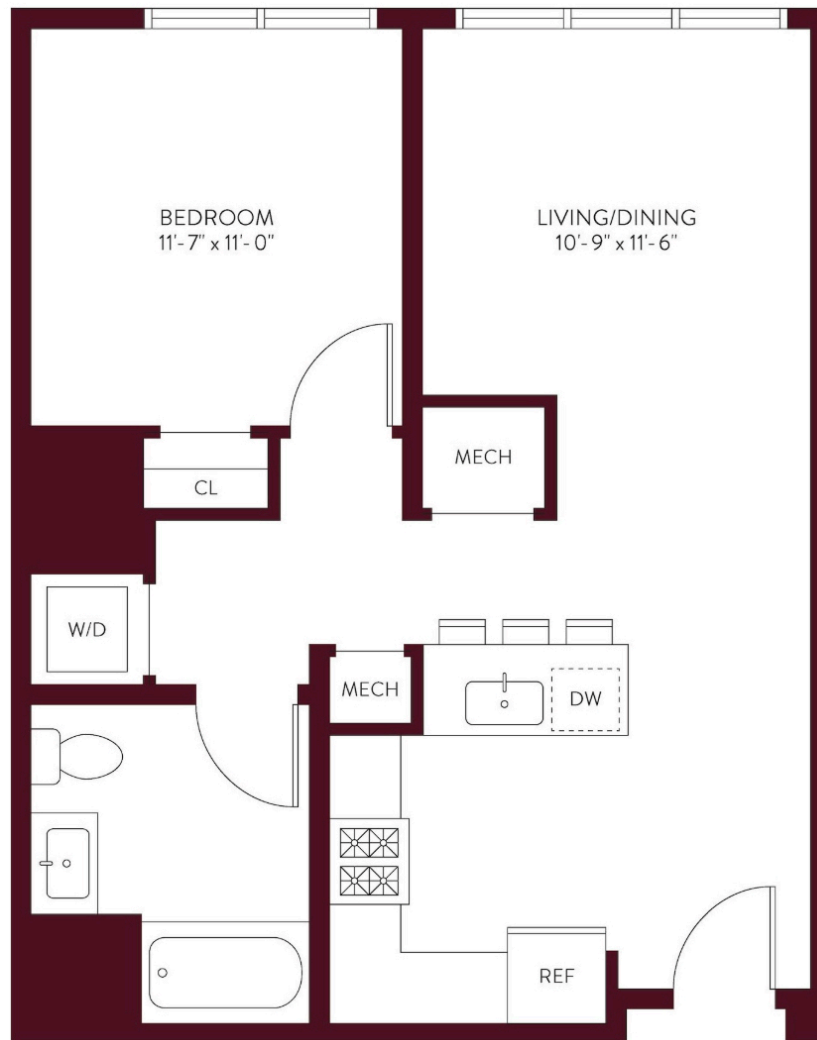

# ONE BEDROOM APARTMENT A-04

1 BED / 1 BATH

# 721

SQ. FT.

**S** THE  
**SYLVAN**  
ENGLEWOOD CLIFFS

1 Valentine St | Englewood Cliffs, NJ 07632

[www.RentTheSylvanNJ.com](http://www.RentTheSylvanNJ.com)

Floorplans are artist's rendering. All dimensions are approximate. Actual product and specifications may vary in dimension or detail. Not all features are available in every rental home. Prices and availability are subject to change. Please see a representative for details.