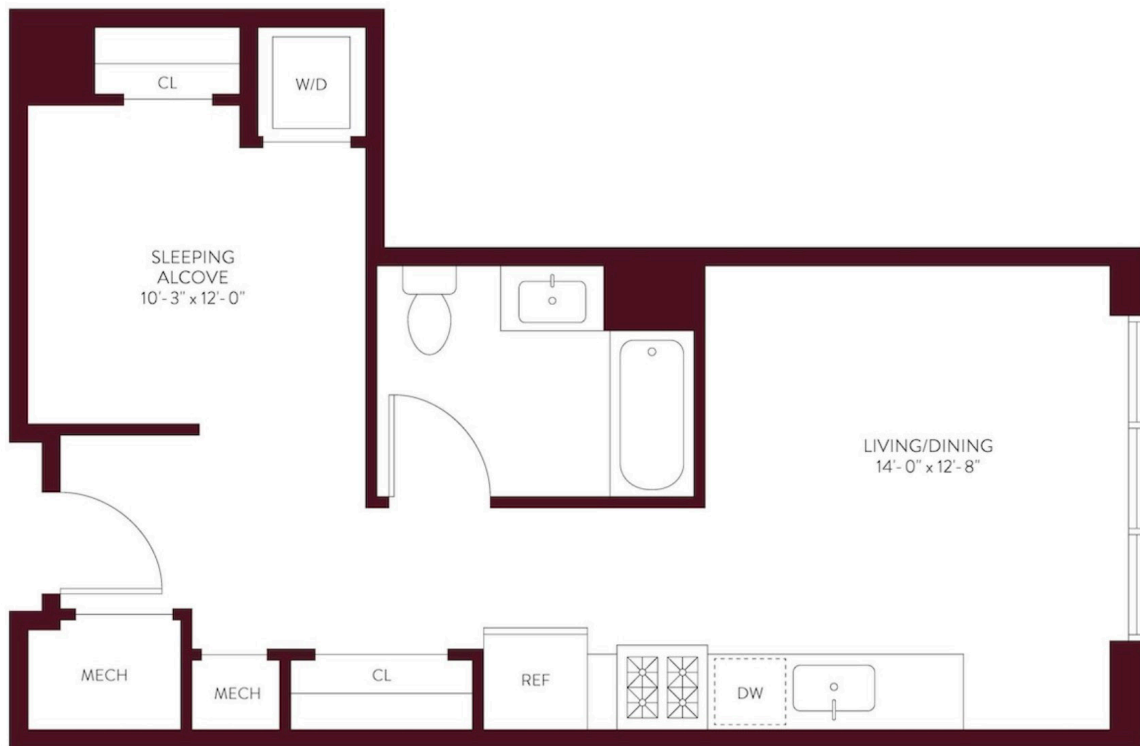

ALCOVE STUDIO S-02

STUDIO / 1 BATH

578

SQ. FT.

S THE
SYLVAN
ENGLEWOOD CLIFFS

1 Valentine St | Englewood Cliffs, NJ 07632

www.RentTheSylvanNJ.com

Floorplans are artist's rendering. All dimensions are approximate. Actual product and specifications may vary in dimension or detail. Not all features are available in every rental home. Prices and availability are subject to change. Please see a representative for details.