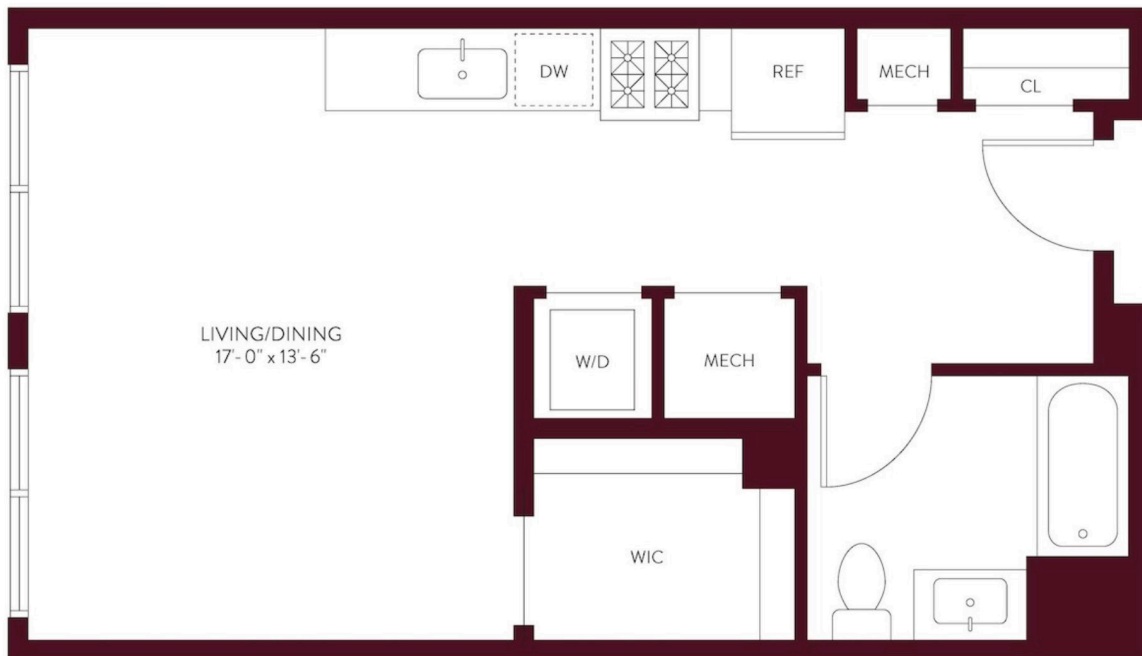

STUDIO APARTMENT S-01

STUDIO / 1 BATH

562-609

SQ. FT.

S THE
SYLVAN
ENGLEWOOD CLIFFS

1 Valentine St | Englewood Cliffs, NJ 07632

www.RentTheSylvanNJ.com

Floorplans are artist's rendering. All dimensions are approximate. Actual product and specifications may vary in dimension or detail. Not all features are available in every rental home. Prices and availability are subject to change. Please see a representative for details.