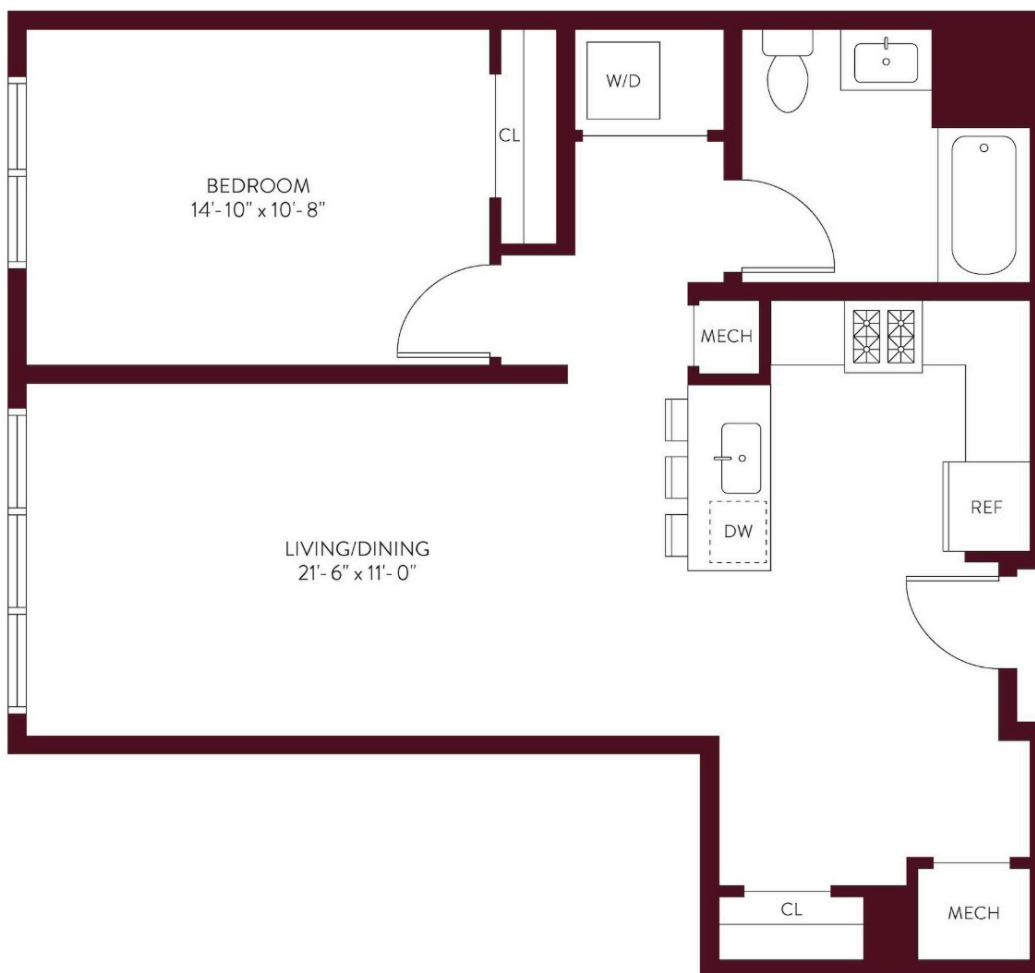

ONE BEDROOM APARTMENT A-05

1 BED / 1 BATH

879

SQ. FT.

THE SYLVAN
ENGLEWOOD CLIFFS

1 Valentine St | Englewood Cliffs, NJ 07632

www.RentTheSylvanNJ.com

Floorplans are artist's rendering. All dimensions are approximate. Actual product and specifications may vary in dimension or detail. Not all features are available in every rental home. Prices and availability are subject to change. Please see a representative for details.