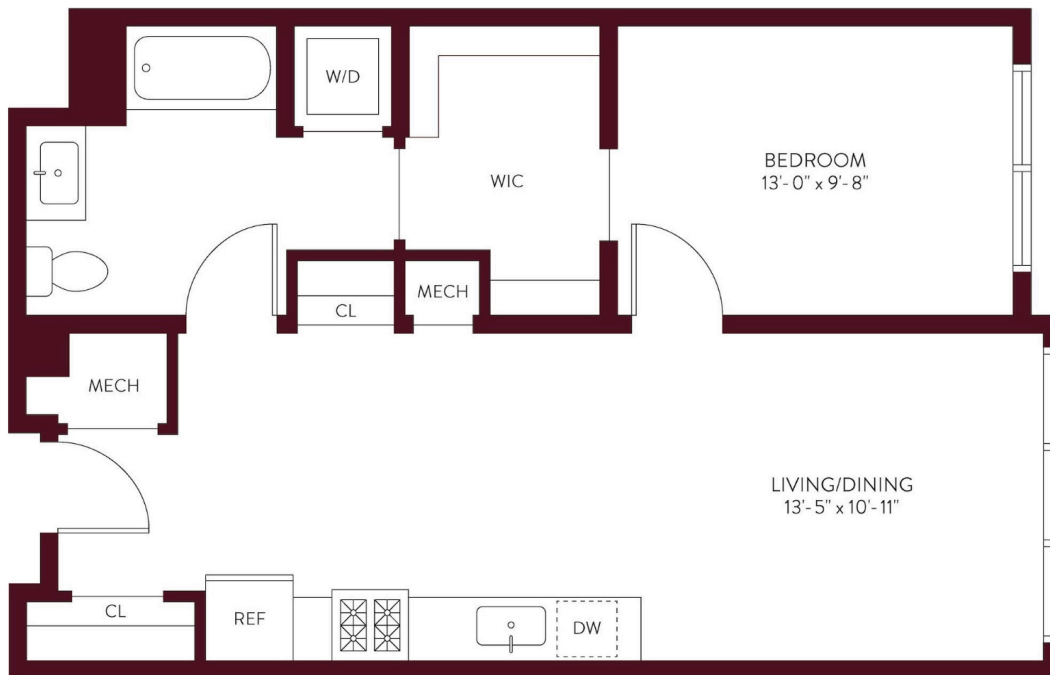

ONE BEDROOM APARTMENT A-03

1 BED / 1 BATH

744

SQ. FT.

S THE
SYLVAN
ENGLEWOOD CLIFFS

1 Valentine St | Englewood Cliffs, NJ 07632

www.RentTheSylvanNJ.com

Floorplans are artist's rendering. All dimensions are approximate. Actual product and specifications may vary in dimension or detail. Not all features are available in every rental home. Prices and availability are subject to change. Please see a representative for details.