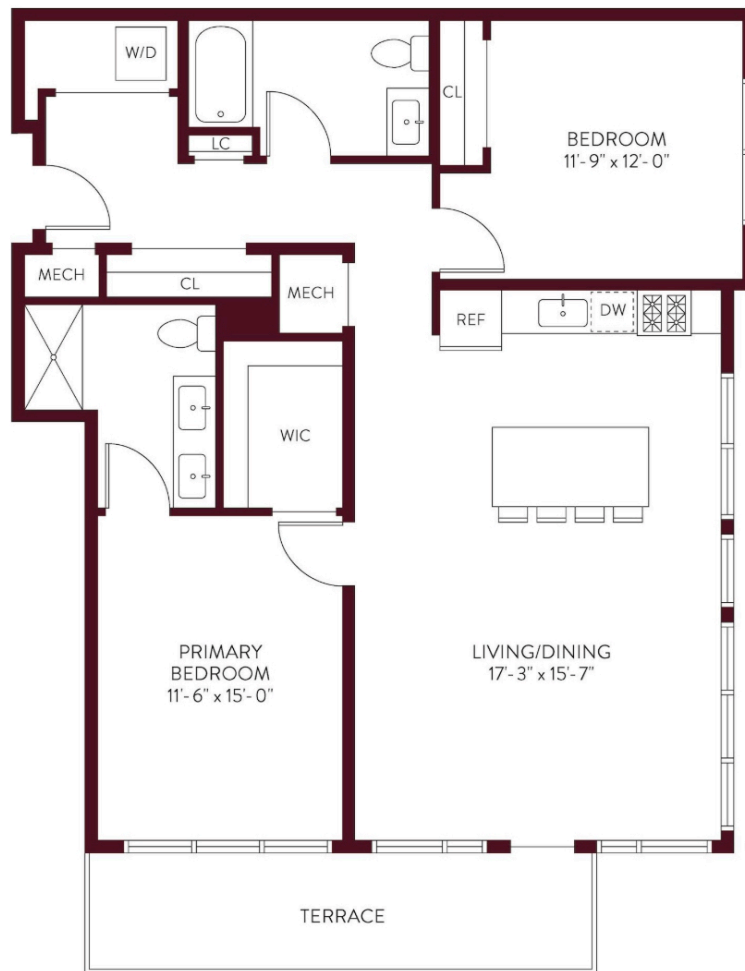

# CORNER TWO BEDROOM APARTMENT WITH TERRACE B 08T

2 BED / 2 BATH

# 1256

SQ. FT.

**THE SYLVAN**  
ENGLEWOOD CLIFFS

1 Valentine St | Englewood Cliffs, NJ 07632

[www.RentTheSylvanNJ.com](http://www.RentTheSylvanNJ.com)

Floorplans are artist's rendering. All dimensions are approximate. Actual product and specifications may vary in dimension or detail. Not all features are available in every rental home. Prices and availability are subject to change. Please see a representative for details.