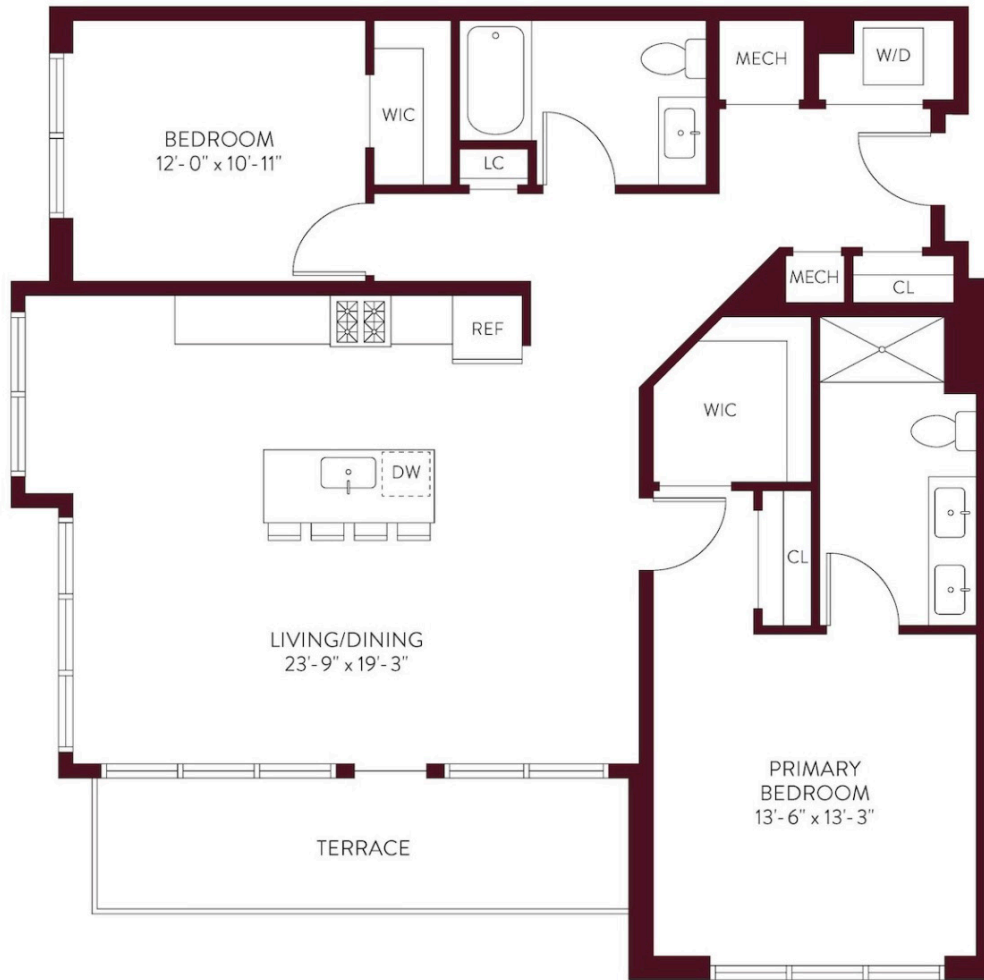

CORNER TWO BEDROOM APARTMENT WITH TERRACE B-05T 1341

2 BED / 2 BATH

SQ. FT.

THE SYLVAN
ENGLEWOOD CLIFFS

1 Valentine St | Englewood Cliffs, NJ 07632

www.RentTheSylvanNJ.com

Floorplans are artist's rendering. All dimensions are approximate. Actual product and specifications may vary in dimension or detail. Not all features are available in every rental home. Prices and availability are subject to change. Please see a representative for details.